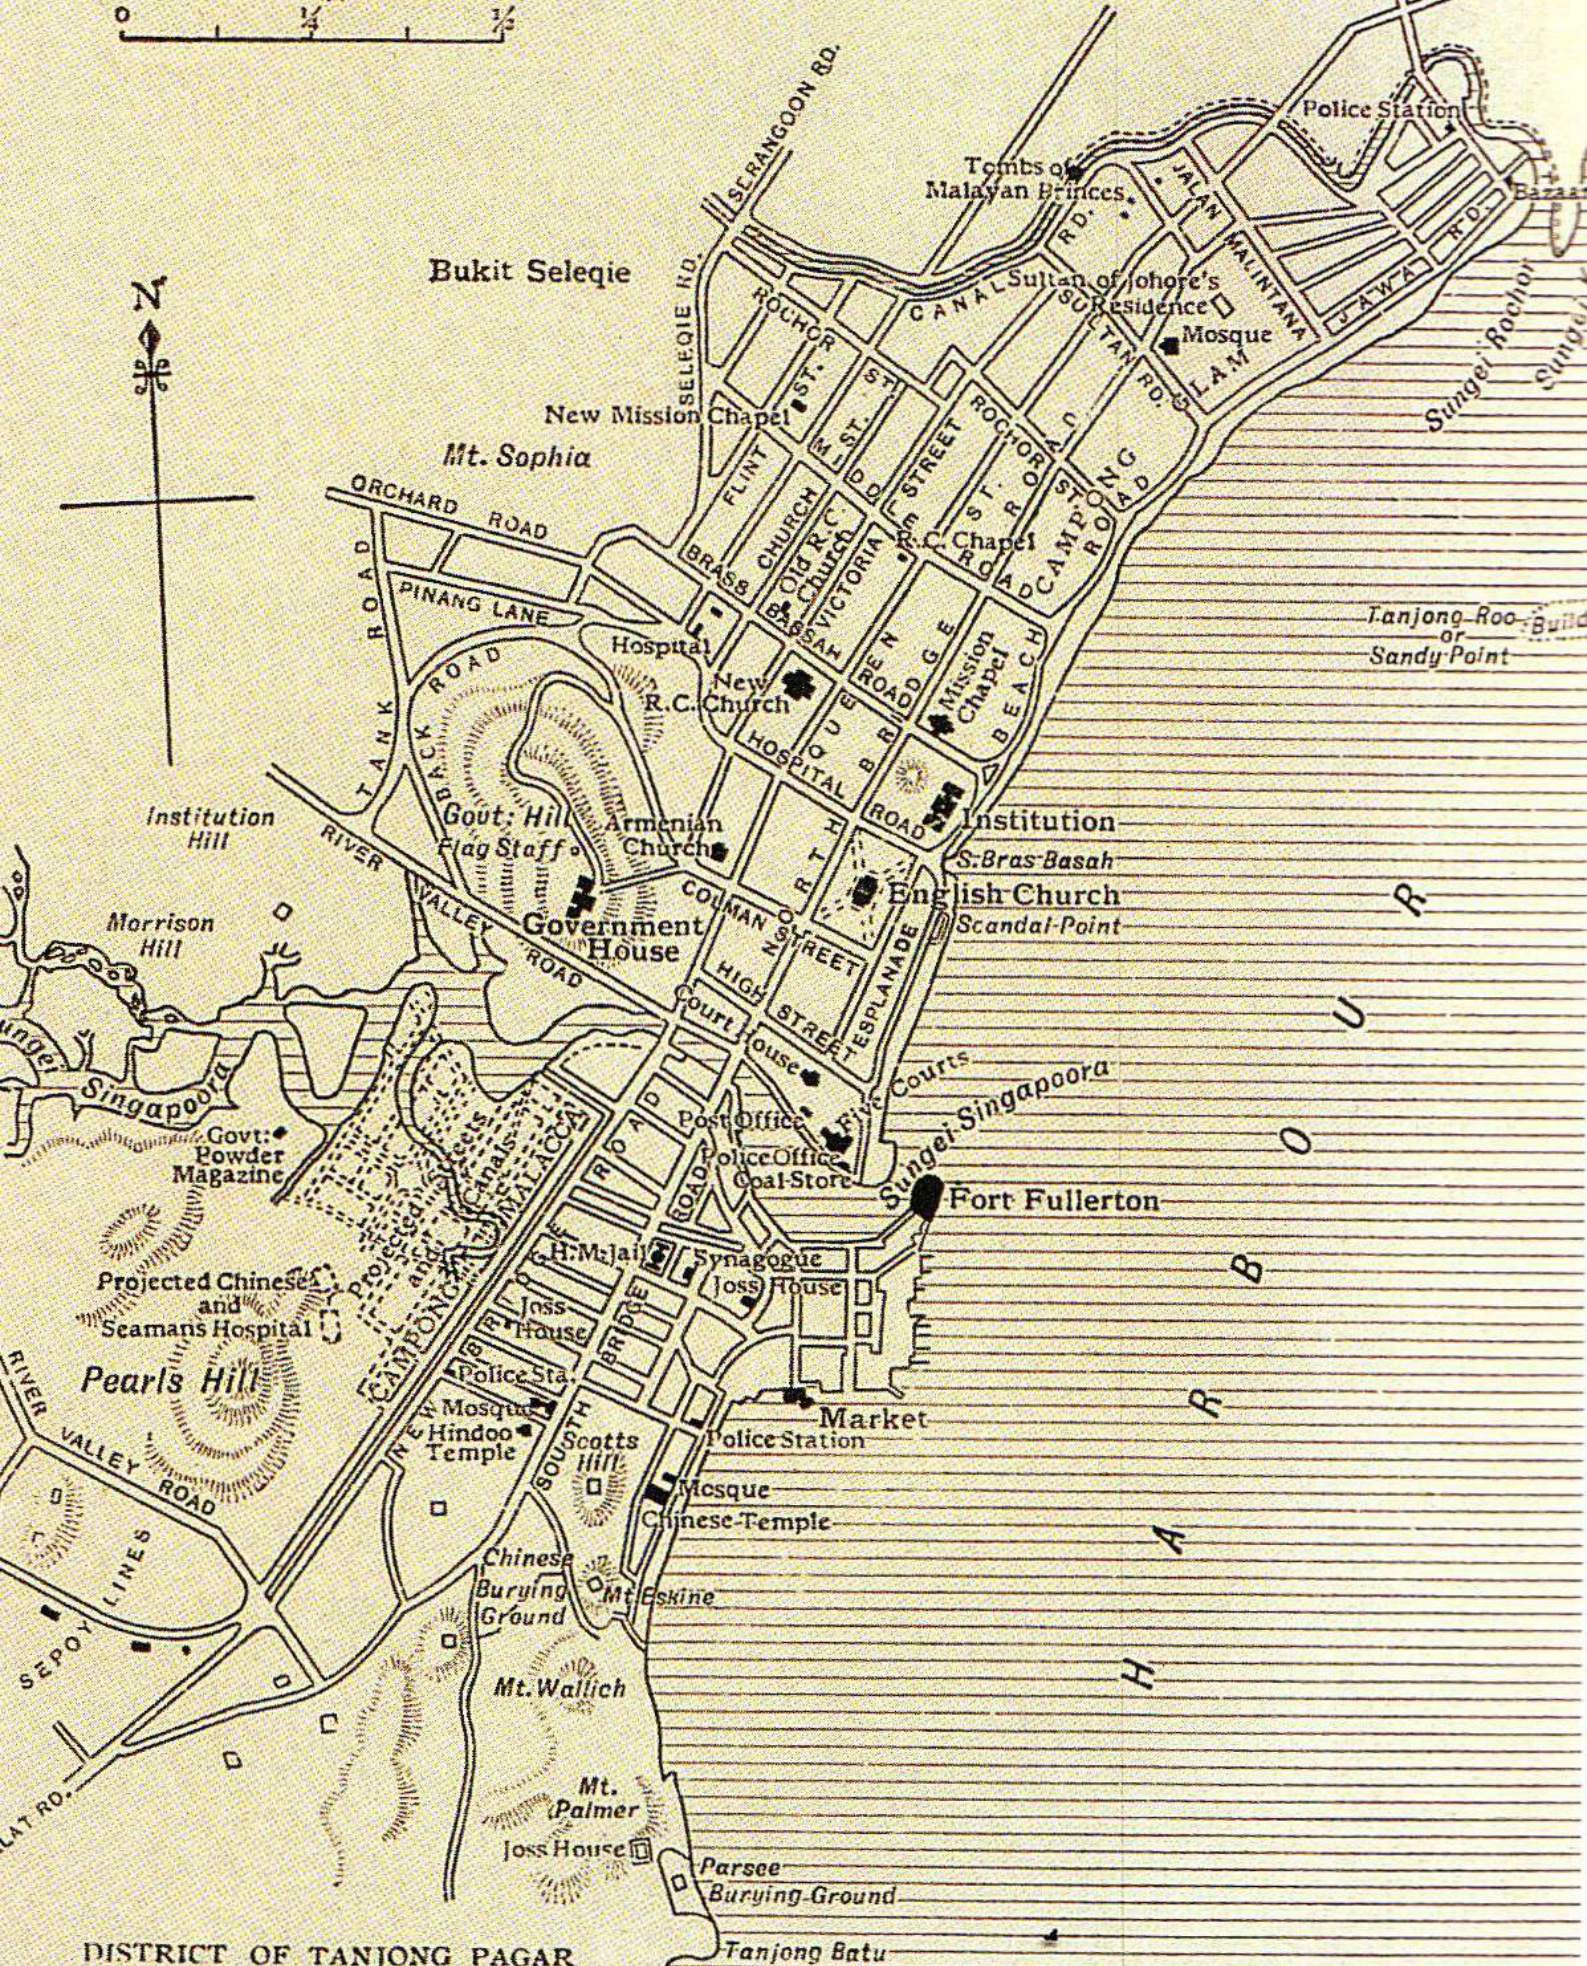

# SINGAPORE 1846

Scale of 1/4 Mile

DISTRICT OF TANJONG PAGAR

Tanjong Batu